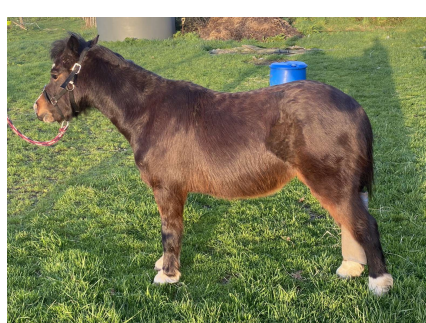

Faylaurs Vegas Yankees L