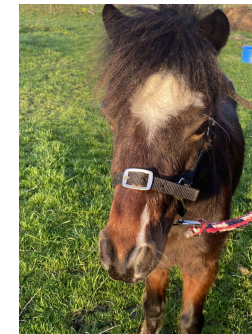

Faylaurs Vegas Yankees L