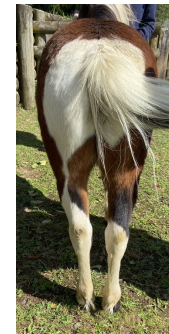

Association of Independent Miniature Horse Clubs New Zealand

Bluegables Lazarus

<p align="center">Bluegables Lazarus</p> <p>Reg No: AIM00851 Foaled: 04-Sep-2015 Height: b Sex: Gelding Colour: Bay Minimal Pinto Microchip: Breeder: J & M Henderson Owner: Stella Hadrup Identifiers: F stockings, NS hooves black, OS hooves white</p>	<p>Sire: Wa-Full Unique Leonardo (IMP USA)</p> <p>Reg No: Height: Colour: Bay</p>	<p>Grandsire: Lee Land Unique Reg No: Height: 37.75" Colour:</p>	<p>Royal Kryptonite -</p>
	<p>Dam: Four Seasons Jean Genie</p> <p>Reg No: Height: 33" Colour: Black Pinto</p>	<p>Grandsire: Tiny Trotters Wizard (IMP USA) Reg No: Height: 32.5" Colour: Bay Pinto</p>	<p>Lee-Land Pasties 40" -</p>
	<p>Grandsire: Wa-Full Mr. Bud Wiser Reg No: Height: 37.5" Colour:</p>	<p>Grandsire: Totara Parks M'Lady Remarkable Reg No: Height: 33.75" Colour: Black Pinto</p>	<p>Wa-Full Mr. Bud Wiser 38" -</p>
	<p>Grandsire: Wa-Full Kid's Sweet Leigh Reg No: Height: 38" Colour:</p>	<p>Grandsire: Fallen Ash Scouts Be Grand -</p>	<p>Wa-Full Kid's Sweet Leigh 38" -</p>
		<p>Grandsire: Charles Toy Tiara -</p>	<p>Fallen Ash Scouts Be Grand -</p>
		<p>Grandsire: La Vista Count Remarkable (IMP USA) 29" - Bay Pinto</p>	<p>Charles Toy Tiara -</p>
		<p>Grandsire: Bluegables Frosty Lace 35.5" - Grey Pinto</p>	<p>La Vista Count Remarkable (IMP USA) 29" - Bay Pinto</p>

BG Lazarus os

BG Lazarus ns

BG Lazarus head

BG Lazarus rear