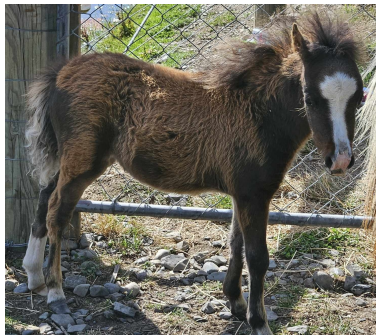

GB Design by Prada os