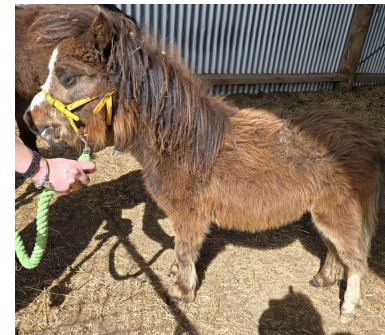

GB Design by Prada ns