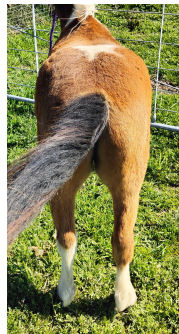

CM Ostentatious Olliver