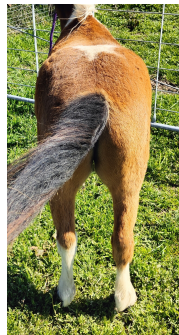

CM Ostentatious Olliver